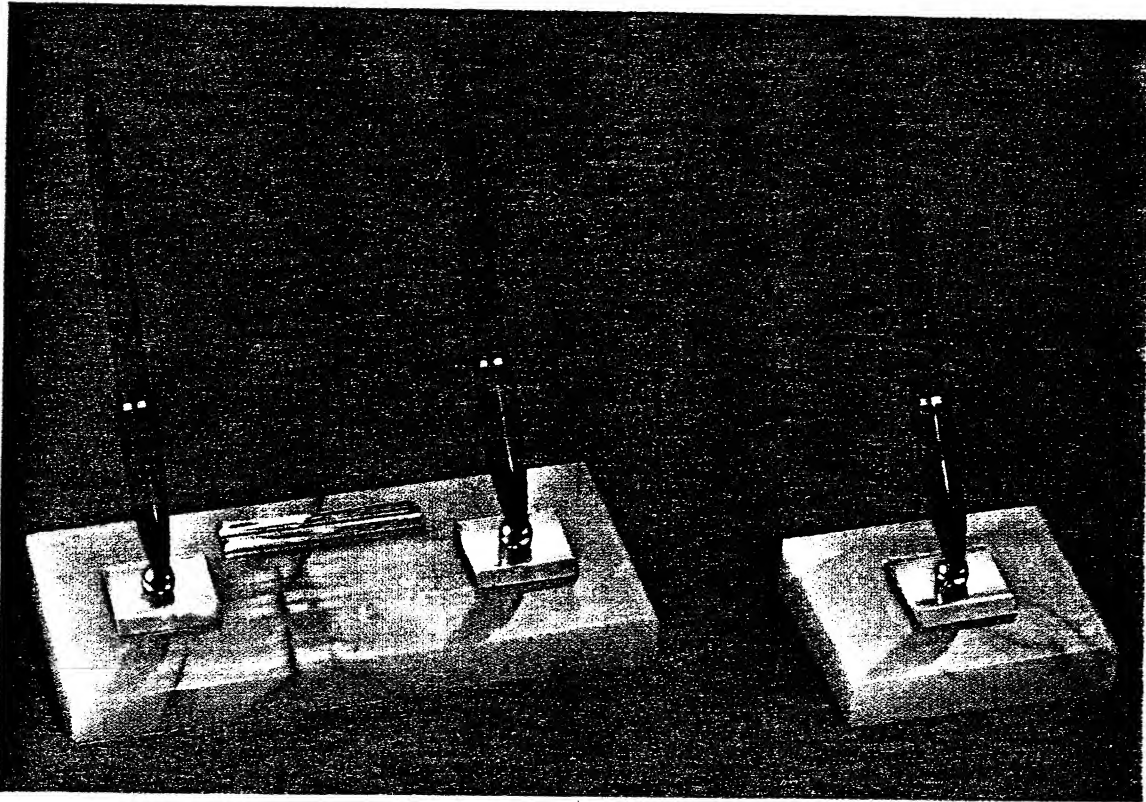

Parker "51" MAGNETIX Desk Sets

MODEL NO. 90-216

Pedrao Onyx base with gold colored escutcheons, pencil grooves. Two black "51" pens and holders. 4 x 8½". $35.00
No. 90-217: same base with maroon pens and holders.

MODEL NO. 90-142

Pedrao Onyx base with black "51" pen and holder, 3½ x 4" $17.50
No. 90-143: same base with maroon pen and holder.